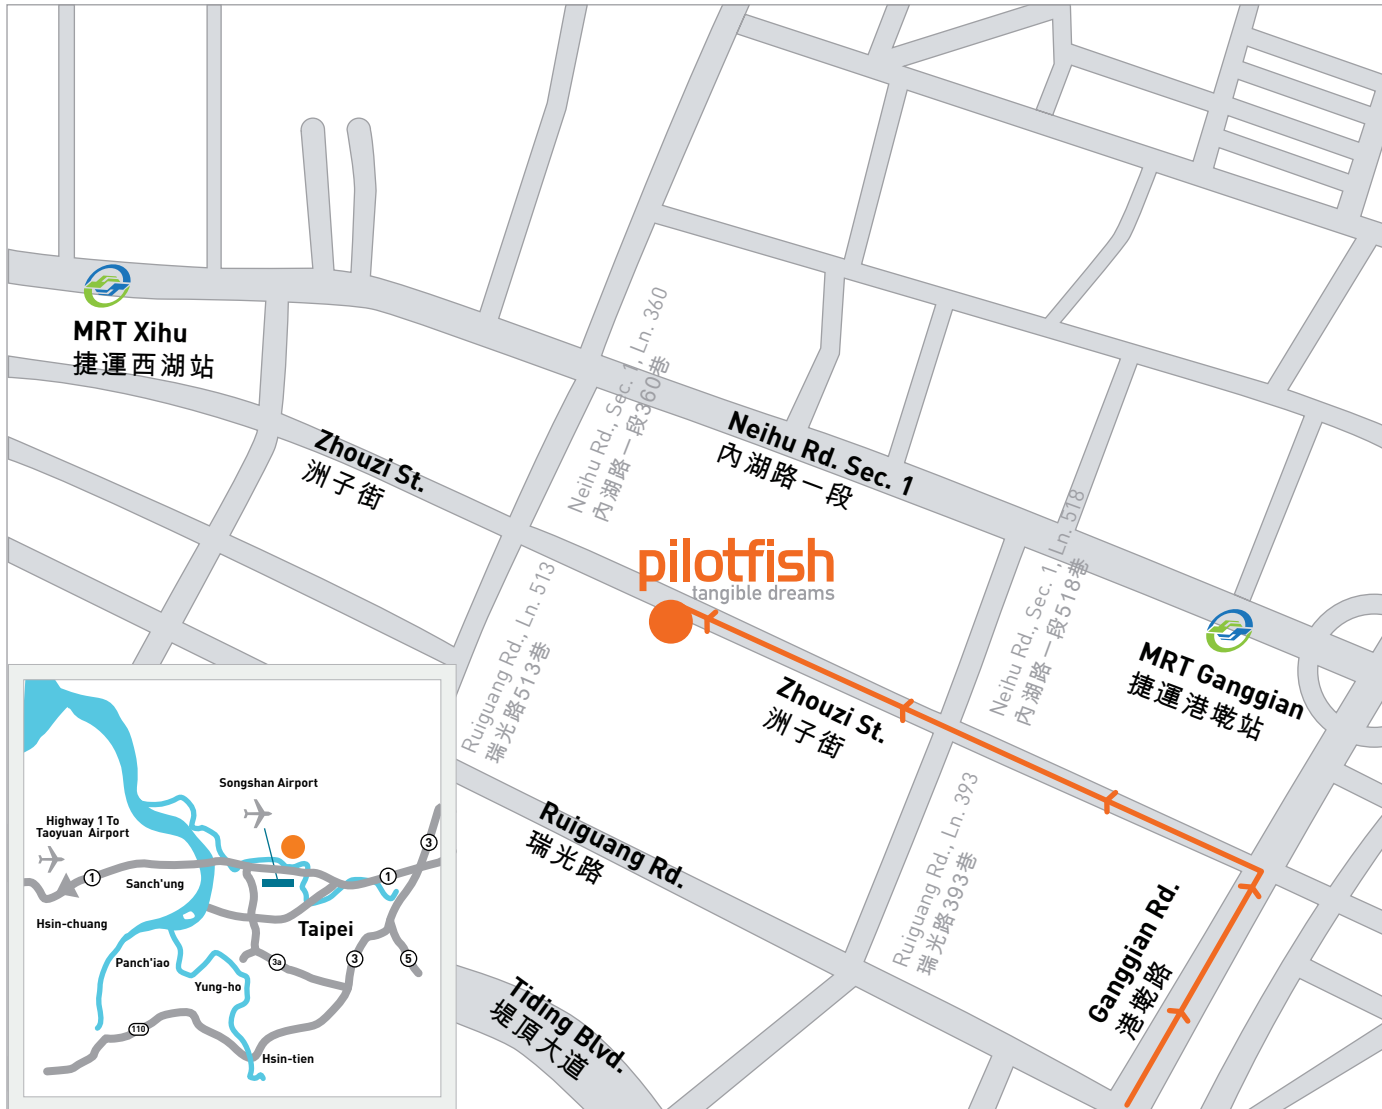

Route Description Taipei Office

From Taoyuan (Chiang Kai-shek) Airport (by car)

- Head towards Taipei, Highway 1, North direction
- On Highway 1, North direction, drive through Taipei city
- Transfer from Highway 1 onto Highway 18, North direction
- Exit at Tiding Exit
- Turn left at the bottom of the exit road to Sec. 2, Jiouzong Rd.
- Drive straight and turn right to Ganggian Rd.
- Drive straight and turn left to Zhouzi St., stop at number 88

開車從中正機場

- 上中山高速公路（國道一號）往北方向行駛
- 過林口收費站，靠右邊兩線車道行駛
- 上18標快速道路（往五股方向）直行至堤頂大道出口下
- 往舊宗路方向離開，直行接堤頂大道二段
- 遇港墘路右轉
- 直行遇洲子街左轉約三分鐘即到達

捷運內湖線 MRT

- 捷運內湖線港墘站步行約5分鐘

公司地址 Office Address

- 台北市內湖區洲子街88號3F-2
- 3F-2, No. 88, Zhouzi St., Neihu, Taipei, Taiwan